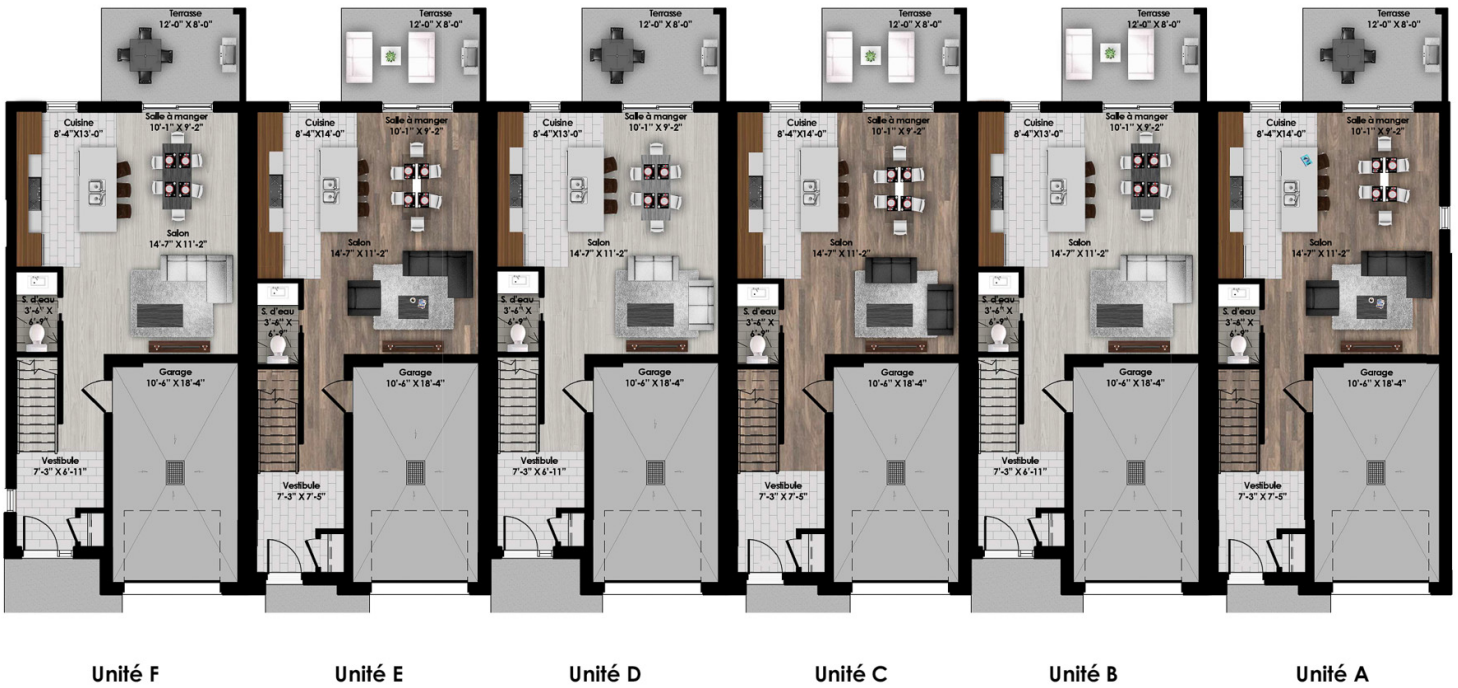

Model
Villa Urbaine

Discover our stunning townhouses that combine comfort and modernity, offering living spaces ranging from 1,404 to 1,440 sq. ft. across two floors. Designed to meet the needs of families and those who appreciate well-thought-out spaces, these homes feature two or three bedrooms on the upper floor, depending on your preference.

Townhouse - Contemporary style

2 or 3 rooms • 1 + 1 bathrooms • living room

Ground floor 702 to 720 ft²

Second floor 702 to 720 ft²

Rez-de-chaussée

Unité A
 Superficie totale: ±1440 pi²
 Unité B
 Superficie totale: ±1404 pi²
 Unité C
 Superficie totale: ±1440 pi²

Unité D
 Superficie totale: ±1404 pi²
 Unité E
 Superficie totale: ±1440 pi²
 Unité F
 Superficie totale: ±1406 pi²

Étage