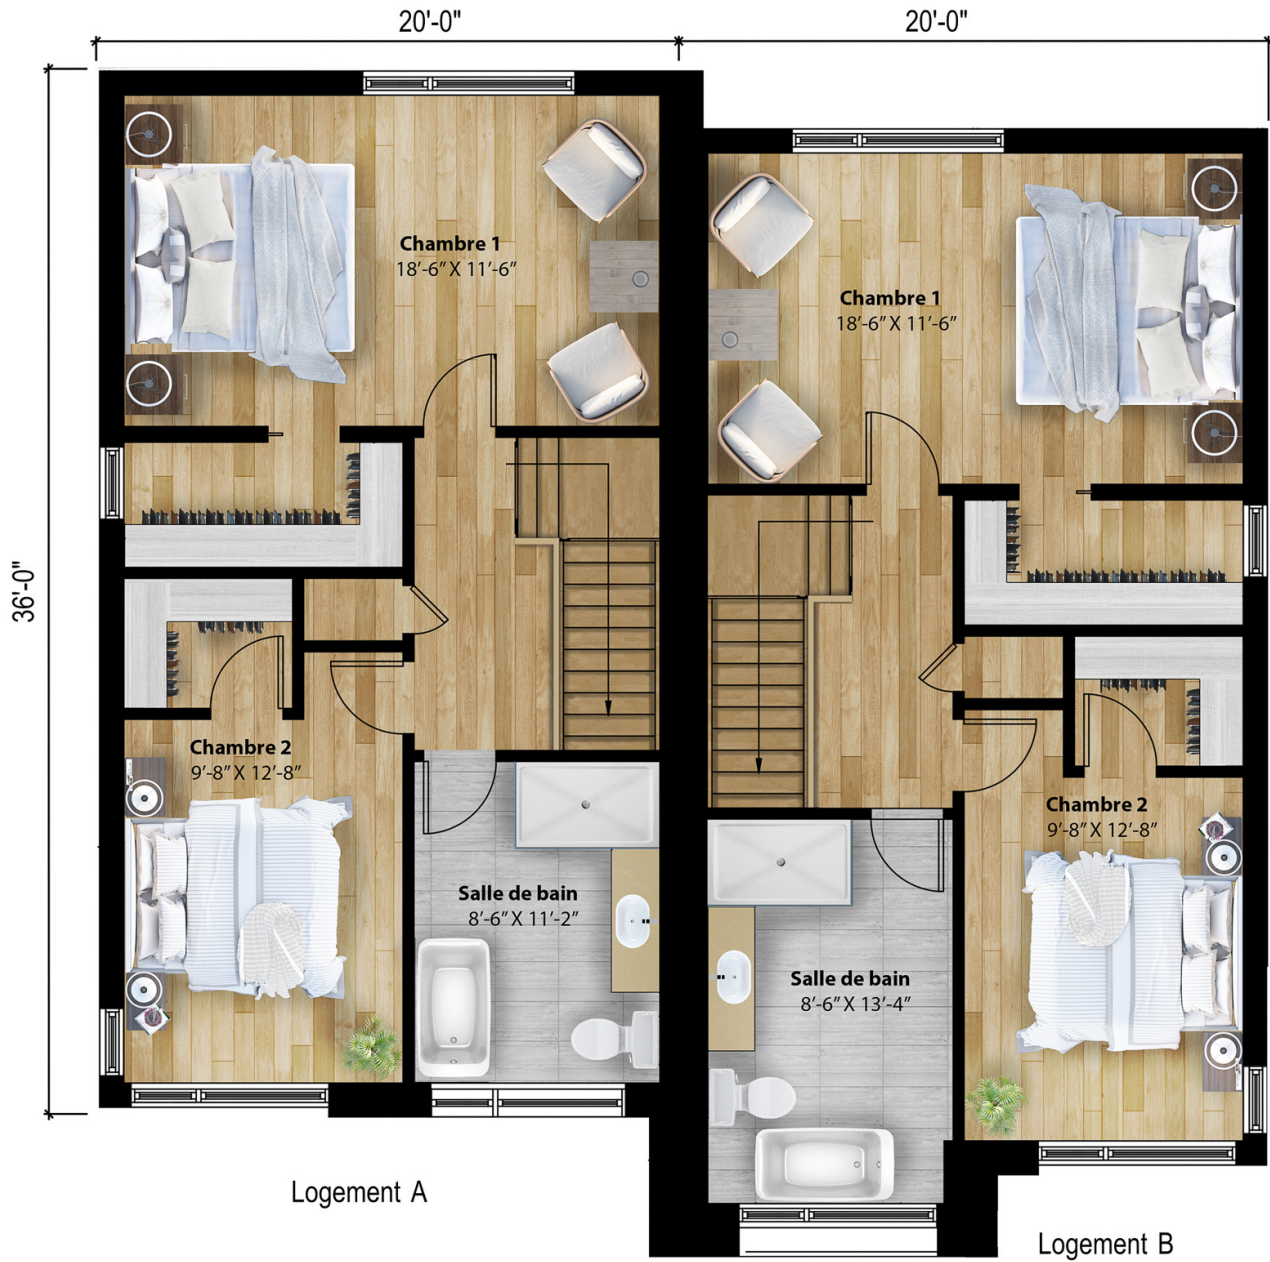

Model Ruisseau

This semi-detached house with a bold design will charm contemporary architecture enthusiasts. The ground floor has a vast common area that encompasses the main rooms: living room, dining room and kitchen. The windows let abundant natural light brighten the entire space. Make the most of a full laundry room on the ground floor or a walk-in pantry in the kitchen. On the second floor, note the exceptionally large shower measuring 60" x 36". *Hurry!

Semi-detached house - Contemporary style

2 or 3 rooms • 1 + 1 bathrooms • living room

Ground floor	721 ft ²
Second floor	Log. A : 721 pi ² Log. B : 737 ft ²

ÉTAGE OPTION 2 CHAMBRES

ÉTAGE OPTION 3 CHAMBRES