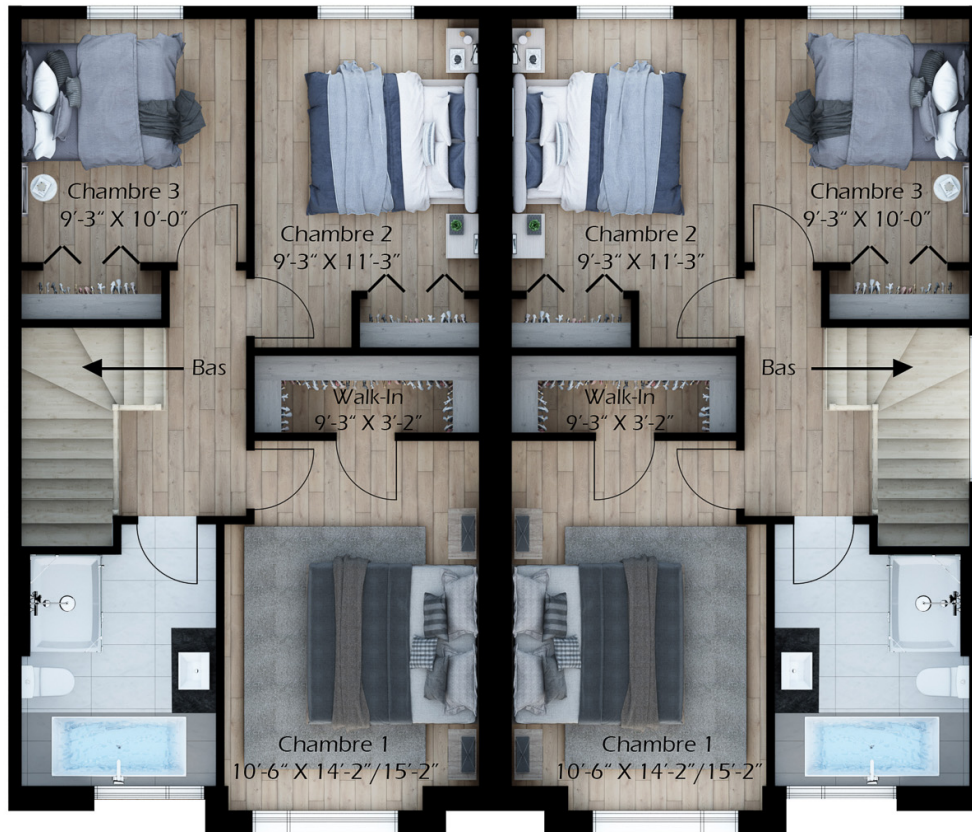

# Model Riverain

This semi-detached house with 2 or 3 bedrooms is the perfect choice for those seeking both space and comfort. Its well-designed layout features a spacious, bright open-concept area, ideal for entertaining or enjoying family moments. The roomy kitchen, equipped with ample storage, will delight cooking enthusiasts with its practical and elegant design.

---

Semi-detached house - Contemporary style

---

2 or 3 rooms • 1 + 1 bathrooms • living room

---

Ground floor      670 ft<sup>2</sup>

Second floor      664 ft<sup>2</sup>

---

**ÉTAGE**