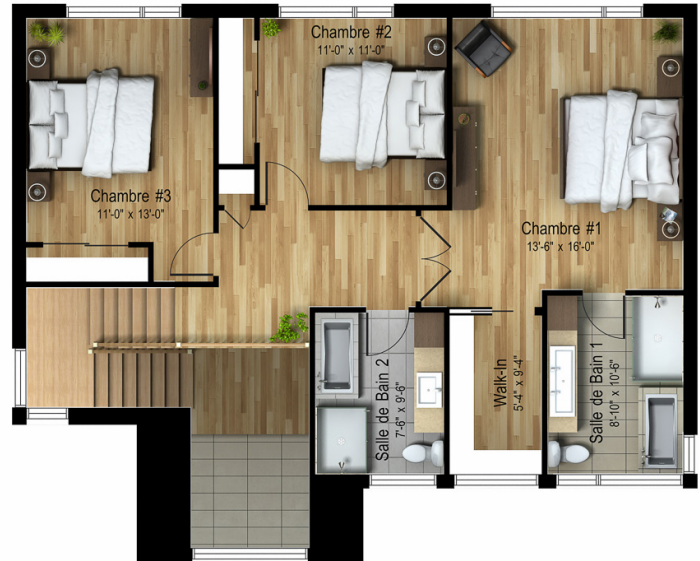

Model  
**Manhattan**

This trendy cottage is one of GBD Construction's most spacious models. It has everything you could possibly want, including a large laundry room, three bathrooms for the entire family and ample storage space in the kitchen and master bedroom. Lastly, this model has an open layout and abundant windows that provide maximum sunlight.

---

Two-storey house - Contemporary style

---

3 rooms • 2 + 1 bathrooms • living room

---

Ground floor	1063 ft <sup>2</sup>
Second floor	1160 ft <sup>2</sup>
Garage	483 ft <sup>2</sup>

---

**OPTION 1**