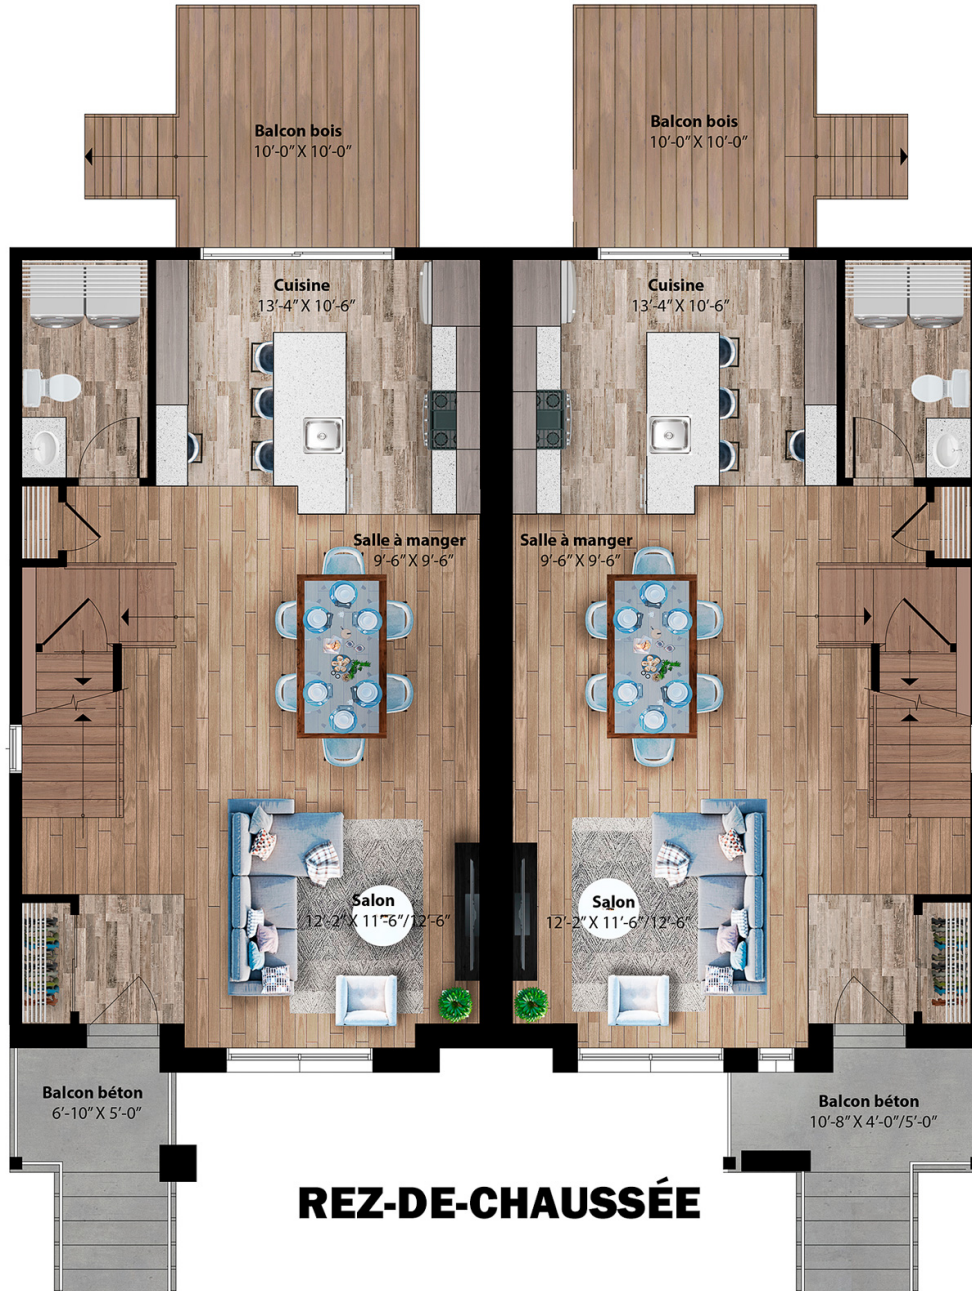

Model  
**Littoral II**

The user-friendly and unifying indoor layout of Littoral II will bring you comfort and joy. An open ground floor layout and a large kitchen island: what could be better for gatherings with friends? You'll find a laundry room on the same floor as the kitchen; an effective way to optimize household chores and make the most of your weekends. Do you have a big family? This semi-detached home offers a two- or three-bedroom option on the second floor.

---

Semi-detached house - Contemporary style

---

3 rooms • 1 + 1 bathrooms • living room

---

Ground floor	672 ft <sup>2</sup>
Second floor	668 ft <sup>2</sup>

---

**ÉTAGE**