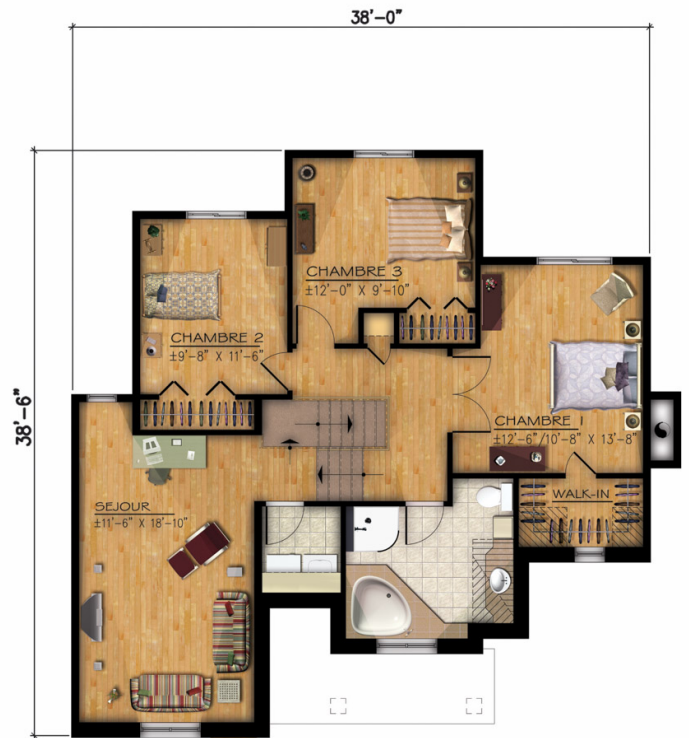

Model
Domicile

The functional kitchen and adjacent dining room are extremely user-friendly. You'll find three bedrooms upstairs, including a master bedroom with a large walk-in closet and a full bathroom with a spacious corner tub. You'll be charmed by the beautiful room above the garage, which can serve as a home theatre or family room.

Two-storey house - Classic style

3 rooms • 1 + 1 bathrooms • 2 living rooms

Ground floor	817 ft ²
Second floor	1082 ft ²
Garage	275 ft ²

1899 pi.ca
176,42 m.c

817 pi.ca
75,90 m.c

1082 pi.ca
100,52 m.c

275 pi.ca
25,54 m.c