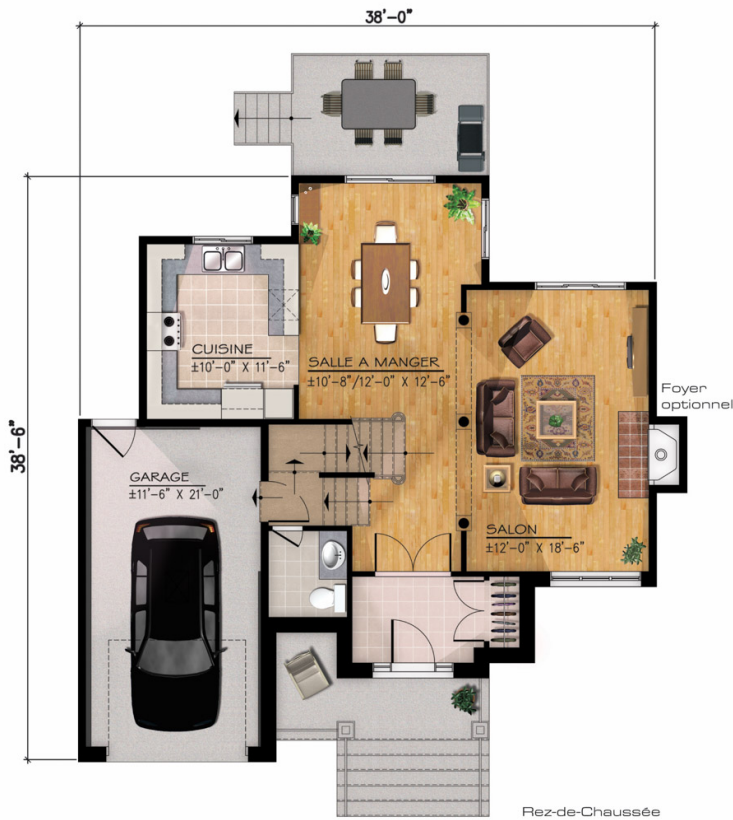

Model
Domicile

The functional kitchen and adjacent dining room are extremely user-friendly. You'll find three bedrooms upstairs, including a master bedroom with a large walk-in closet and a full bathroom with a spacious corner tub. You'll be charmed by the beautiful room above the garage, which can serve as a home theatre or family room.

Two-storey house - Classic style

3 rooms • 1 + 1 bathrooms • 2 living rooms

Ground floor	817 ft ²
Second floor	1082 ft ²
Garage	275 ft ²

1899 pi.ca
176,42 m.c

817 pi.ca
75,90 m.c

1082 pi.ca
100,52 m.c

275 pi.ca
25,54 m.c