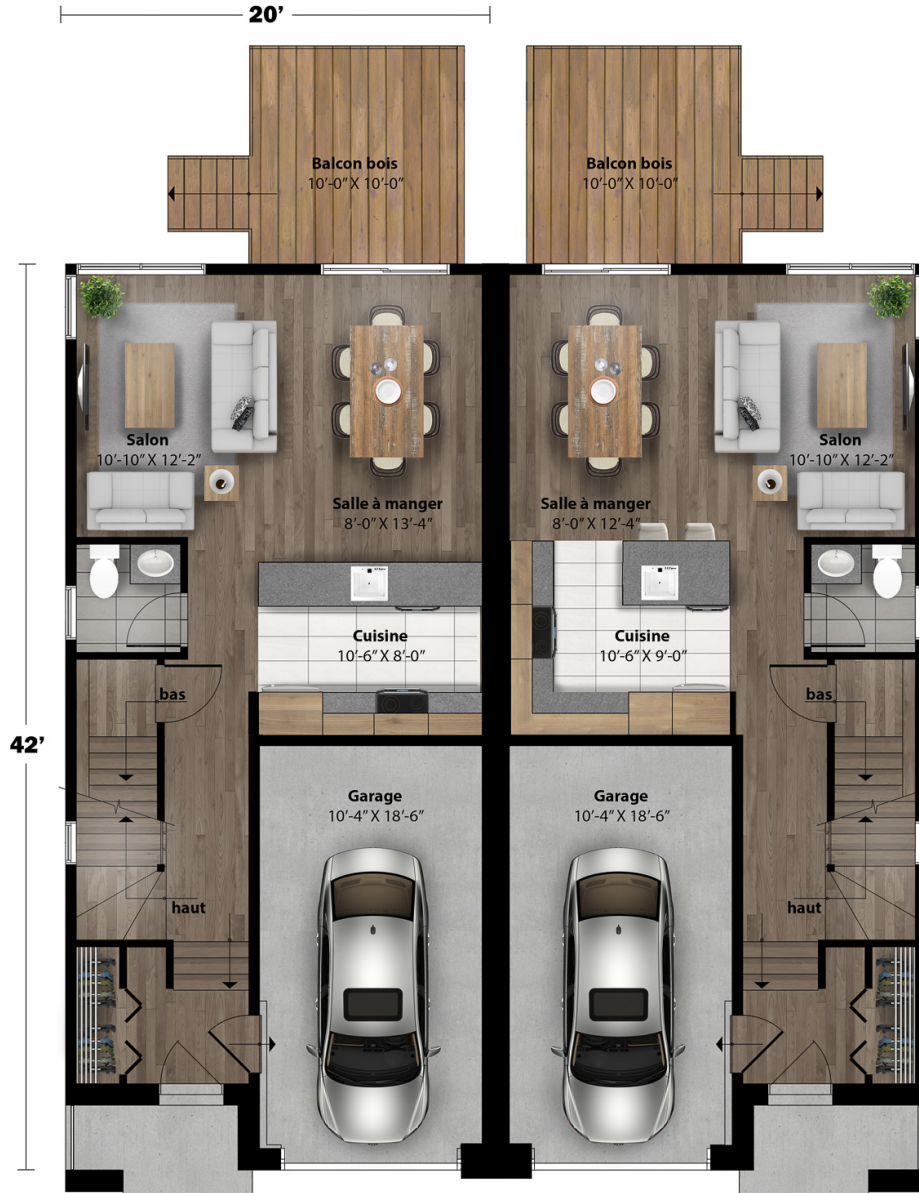

# Model Bouleau

There are no compromises with this home. The garage provides comfort and convenience in cold weather and the master bedroom on the second floor has a walk-in closet. Other details include an office nook, perfect for doing accounting or homework. Life is peaceful in this intelligently-designed living environment.

---

Semi-detached house - Contemporary style

---

2 or 3 rooms • 1 + 1 bathrooms • living room

---

Ground floor	597 ft <sup>2</sup>
Second floor	815 ft <sup>2</sup>
Garage	219 ft <sup>2</sup>

---

**REZ-DE-CHAUSSÉE**

**ÉTAGE**