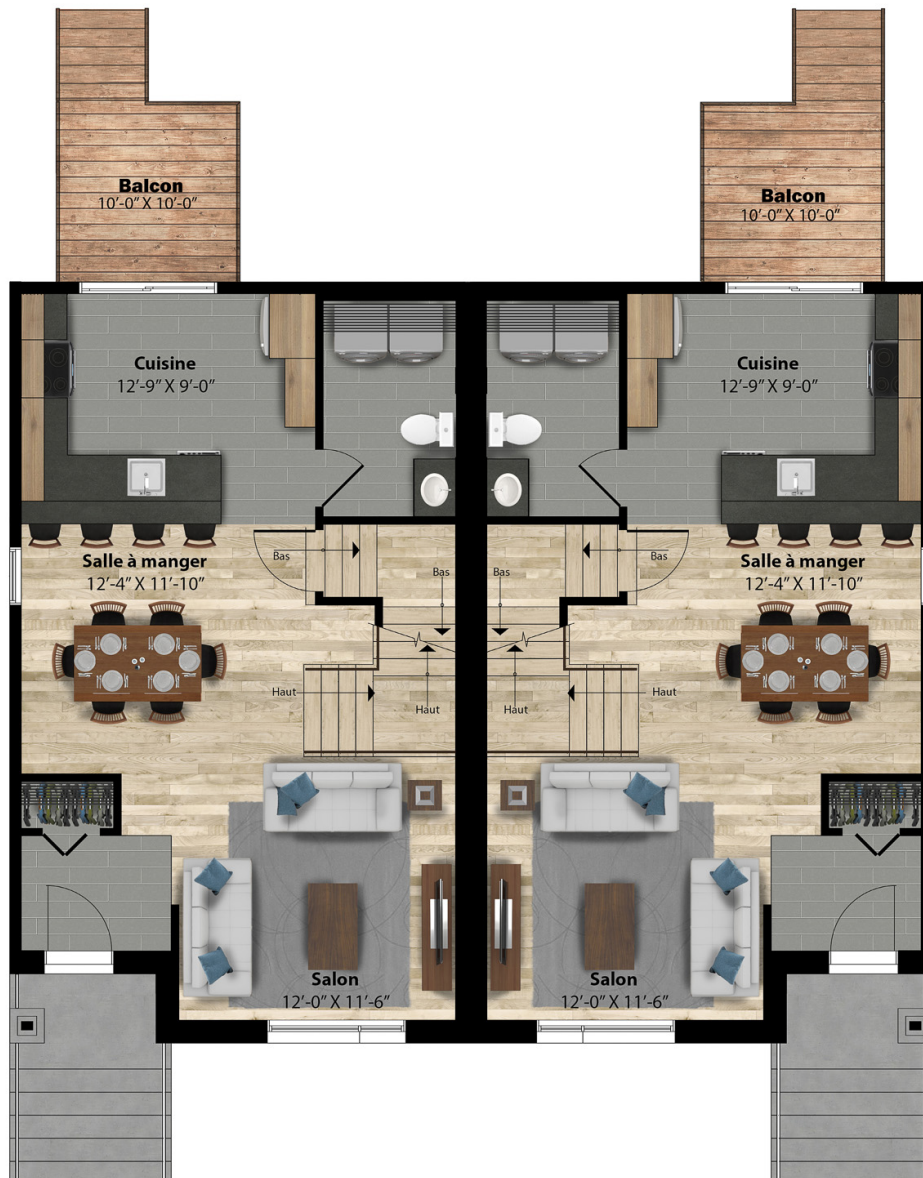

This lovely semi-detached home with contemporary styling will definitely charm you. The open area provides an airy living space that's ideal for active families. In addition, the ground floor has a combined powder room and laundry room. The second floor has two or three bedrooms that you can customize according to your needs, and a full bathroom with a podium tub and separate shower.

Semi-detached house - Contemporary style

3 rooms • 1 + 1 bathrooms • living room

Ground floor 641 ft²

Second floor 631 ft²

ÉTAGE